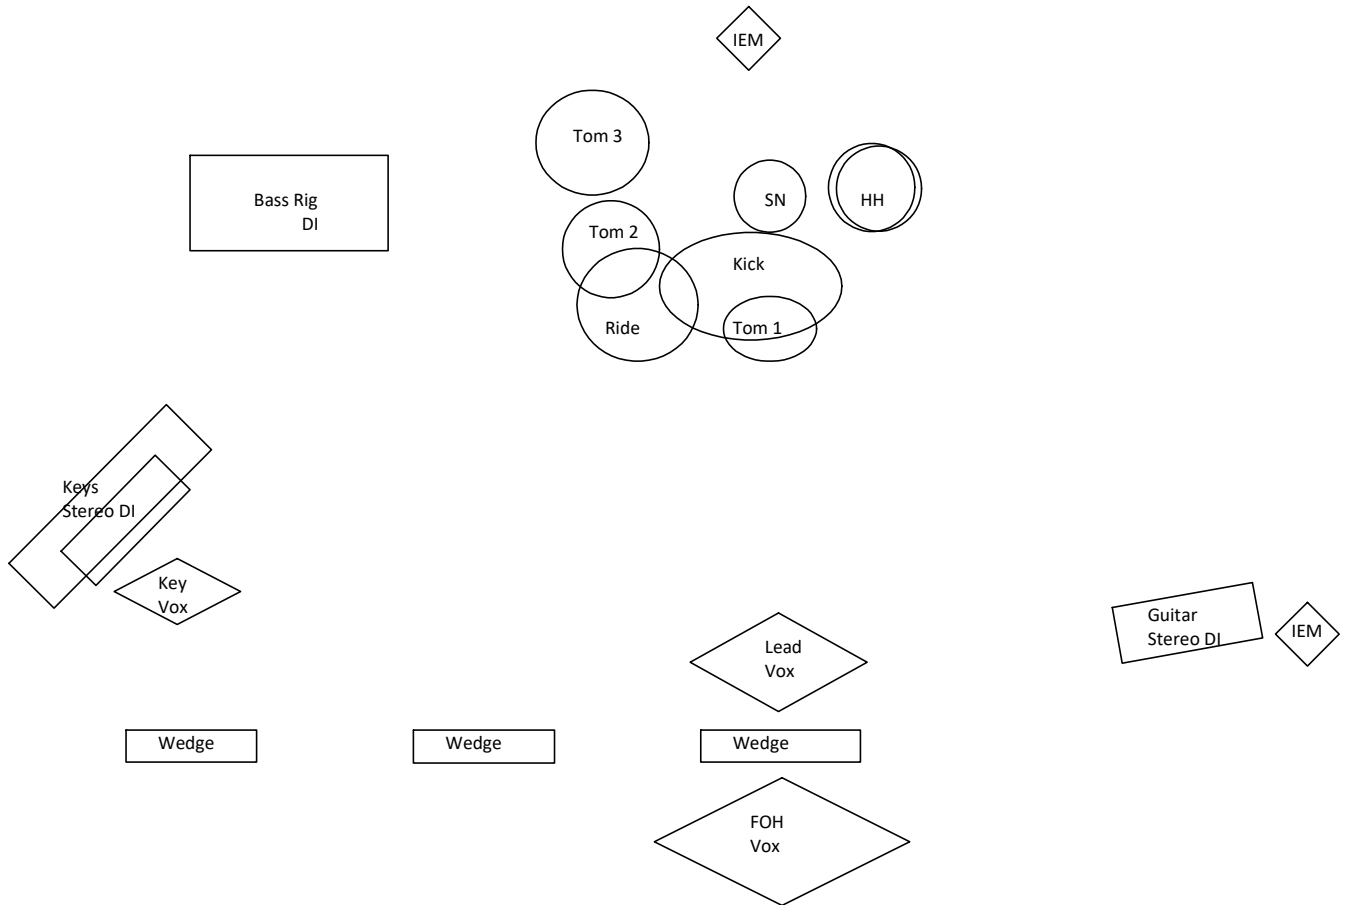

Stage Plot

Monday, January 23, 2023 10:59 AM

BAND NAME
WhyteSnake

VENUE
RetroJunkie

DATE / TIME

STAGE

INPUT LIST

1	Kick	9	OH R	17	Sound Vocal	25	
2	Snare	10	Bass DI	18		26	
3	HHat	11	Keys L	19			
4	Tom 1	12	Keys R	20		28	
5	Tom 2	13	Guitar L	21		29	
6	Tom 3	14	Guitar R	22		30	
7	Ride	15	Key Vocal	23		31	
8	OH L	16	Lead Vocal	24		32	

NOTES

Keyboard DI - Stereo
 Guitar DI - Stereo
 Bass DI - Mono
 Keyboard IEM - Mono
 Lead Vox IEM - Mono
 Guitar IEM - Stereo
 Drums IEM - Mono